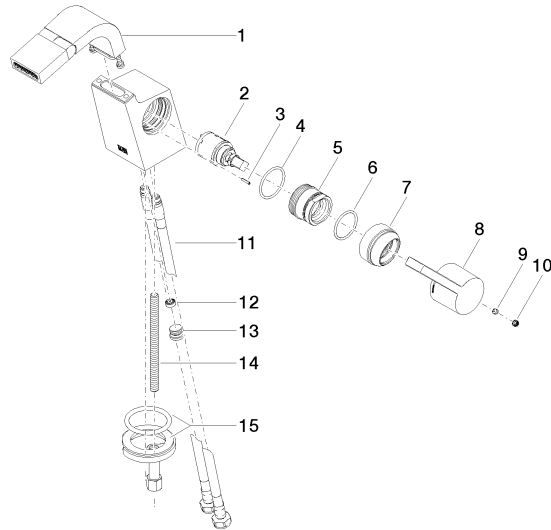

CL.1 Single-lever bidet mixer without pop-up waste - Chrome

CL.1

33 600 705

- 145mm projection
- pivotable spout 30°
- rectangular, air-enriched flow
- height of mixer 190 mm
- height up to aerator 113 mm
- hole diameter 35 mm
- 2x screw-in M 8 x 1 pressure hose, leak-tested
- max. flow 6 l/min
- WRAS 1804014

mm [inches]

Flow rate chart

Certificates

LGA_38157. WRAS_1804014. WRAS_240202007.

33 600 705

Spare parts list

No.	Item Number	Name	Quantity used	Delivery time
1	90 11 70 004 00-00	spout	1	10
2	90 15 05 042 00 90	cartridge	1	2
3	09 31 11 152 90	pin	1	2
4	09 14 10 137 90	seal	1	2
5	09 24 04 294 90	sleeve	1	2
6	90 14 10 063 00 90	seal	1	2
7	09 28 30 029-00	cover	1	10
8	09 20 67 010-00	handle	1	10
9	90 31 11 030 00 90	pin	1	2
10	90 31 20 109 00 90	plug	1	2
11	04 30 04 100 00 90	hose	2	2
12	09 23 01 034 90	flow reducer	1	2
13	04 31 20 039 11 90	plug	1	2
14	09 31 11 012 90	pin	1	2
15	04 30 11 038 75 90	fixing set	1	2