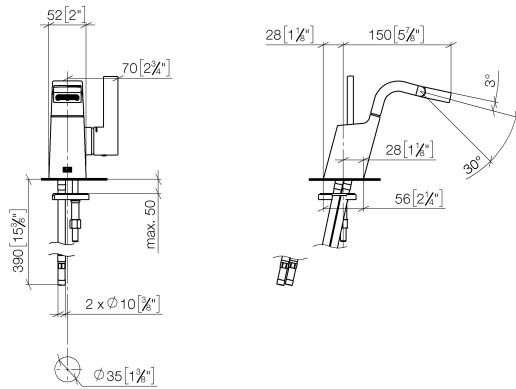

CL.1 Single-lever bidet mixer without pop-up waste - Chrome

CL.1

33 600 705

- 145mm projection
- pivotable spout 30°
- rectangular, air-enriched flow
- height of mixer 190 mm
- height up to aerator 113 mm
- hole diameter 35 mm
- 2x screw-in M 8 x 1 pressure hose, leak-tested
- max. flow 6 l/min
- WRAS 1804014

mm [inches]

Flow rate chart

Certificates

LGA_38157. WRAS_1804014. WRAS_240202007.

33 600 705

Spare parts list

No.	Item Number	Name	Quantity used	Delivery time
1	90 11 70 004 00-00	spout	1	10
2	90 15 05 042 00 90	cartridge	1	2
3	09 31 11 152 90	pin	1	2
4	09 14 10 137 90	seal	1	2
5	09 24 04 294 90	sleeve	1	2
6	90 14 10 063 00 90	seal	1	2
7	09 28 30 029-00	cover	1	10
8	09 20 67 010-00	handle	1	10
9	90 31 11 030 00 90	pin	1	2
10	90 31 20 109 00 90	plug	1	2
11	04 30 04 100 00 90	hose	2	2
12	09 23 01 034 90	flow reducer	1	2
13	04 31 20 039 11 90	plug	1	2
14	09 31 11 012 90	pin	1	2
15	04 30 11 038 75 90	fixing set	1	2